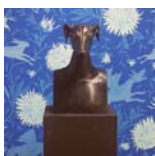

11.900 €

Nuf Nuf . 2017
rezine . 29 x 42 x 13 cm

4.200 €

GIANT RAB . 2018
rezine . 15 x 250 x 50 cm

11.900 €

Acteon . 2018
bronze, stainless steel . 50 x 50 x 39 cm

8.350 €

Dog . 2016
bronze, black rubber, 38 x 26 x 23 cm